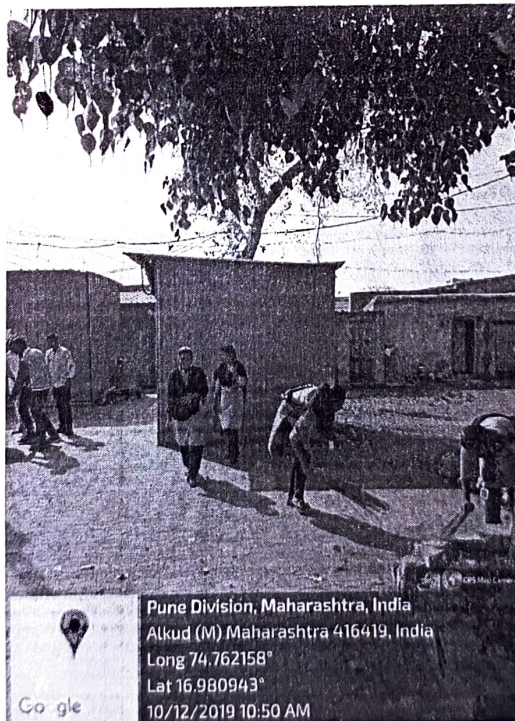

Pune Division, Maharashtra, India
Alkud (M) Maharashtra 416419, India
Long 74.762158°
Lat 16.980943°
10/12/2019 10:50 AM