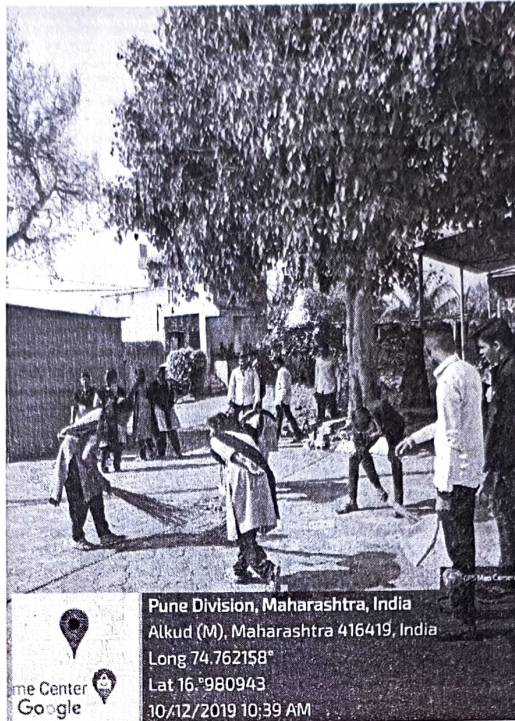

Pune Division, Maharashtra, India
Alkud (M), Maharashtra 416419, India
Long 74.762158°
Lat 16.980943°
10/12/2019 10:39 AM